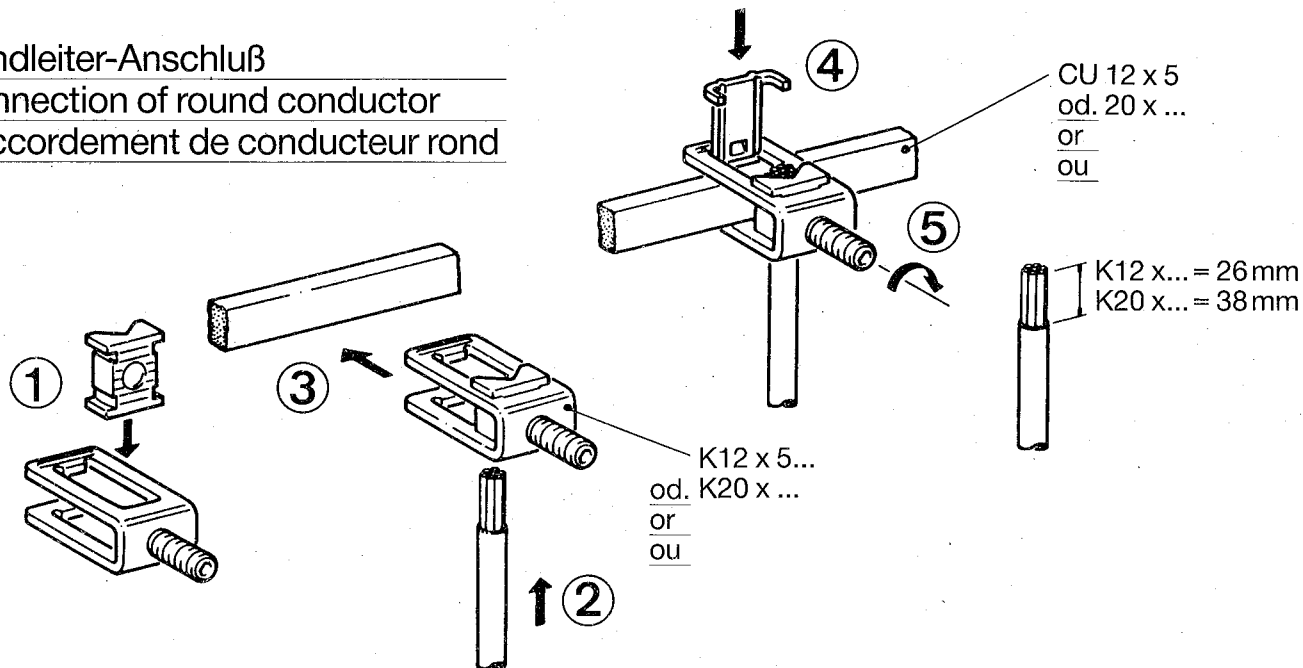

## K12 x 5... K20 x ...

8/89 AWA 34-738

Rundleiter-Anschluß  
Connection of round conductor  
Raccordement de conducteur rond

Cu-Band-Anschluß  
Connection of copper strip  
Raccordement de feuillard Cu