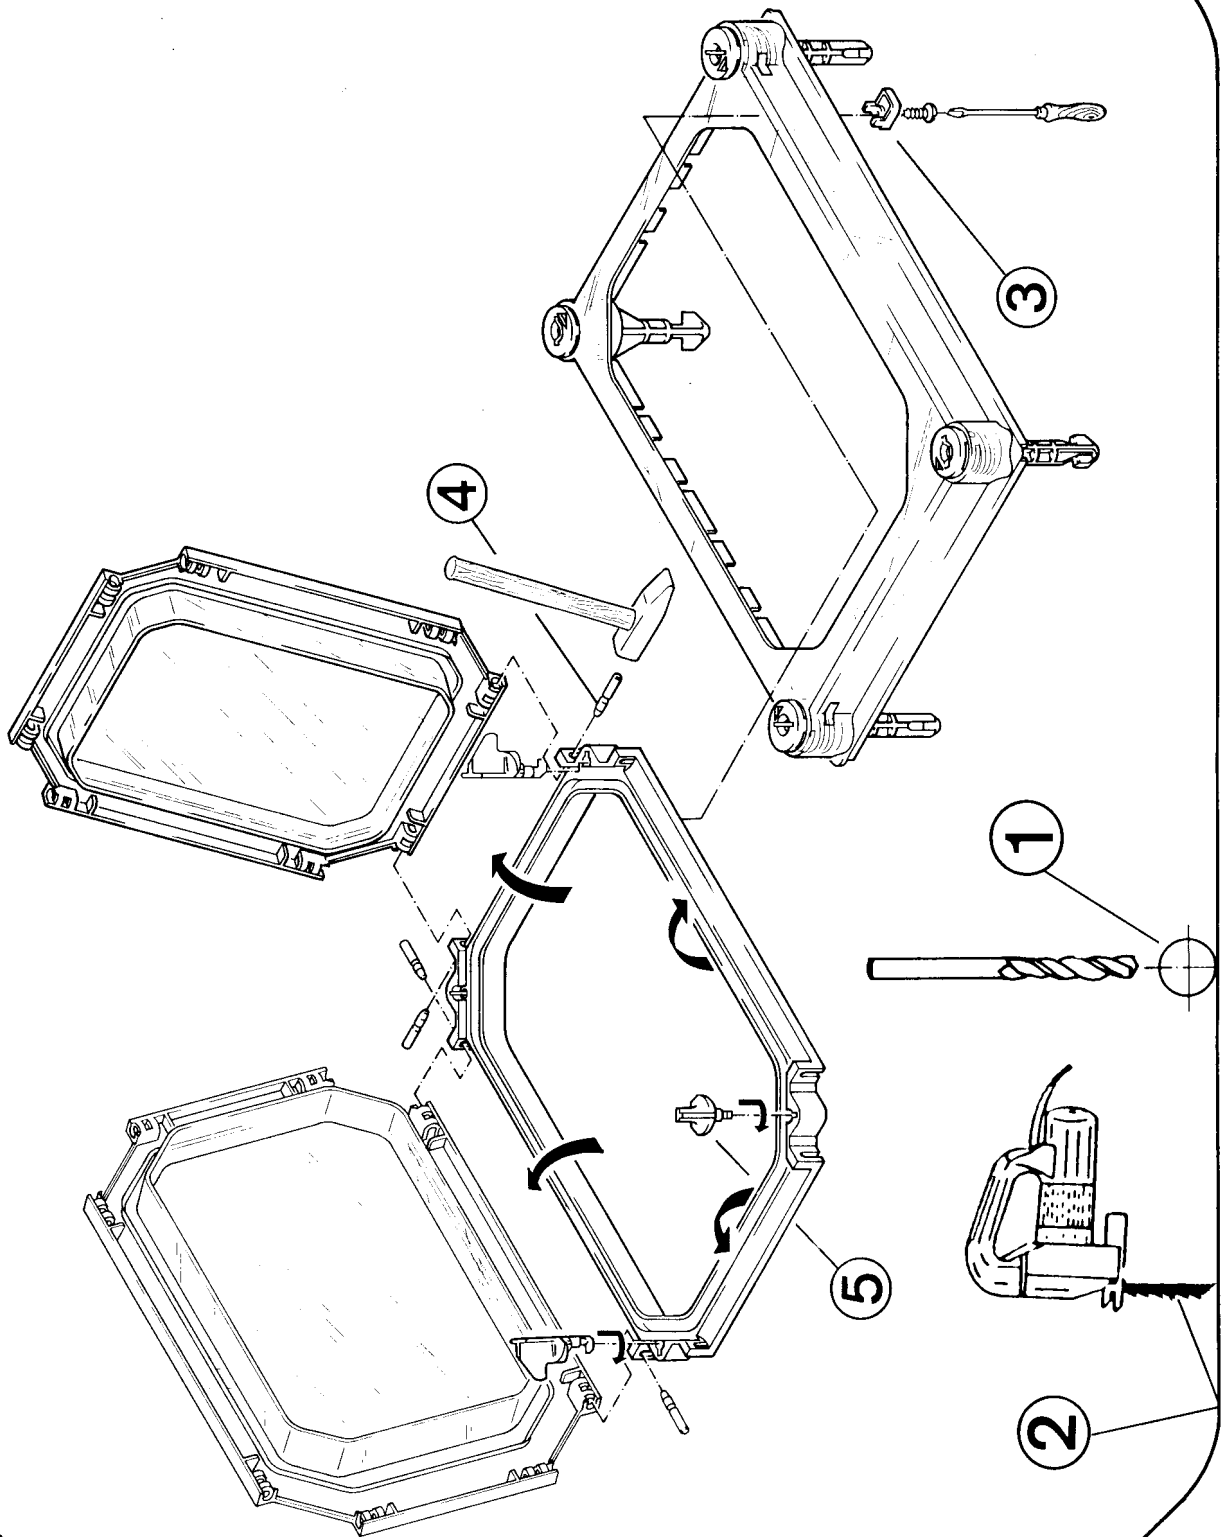

AWA 32-689 (8/93)

Klockner
MOELLER

AWA 32-689 (8/93)

For Klockner Moeller Sales and Support call KMparts.com (866) 595-9616