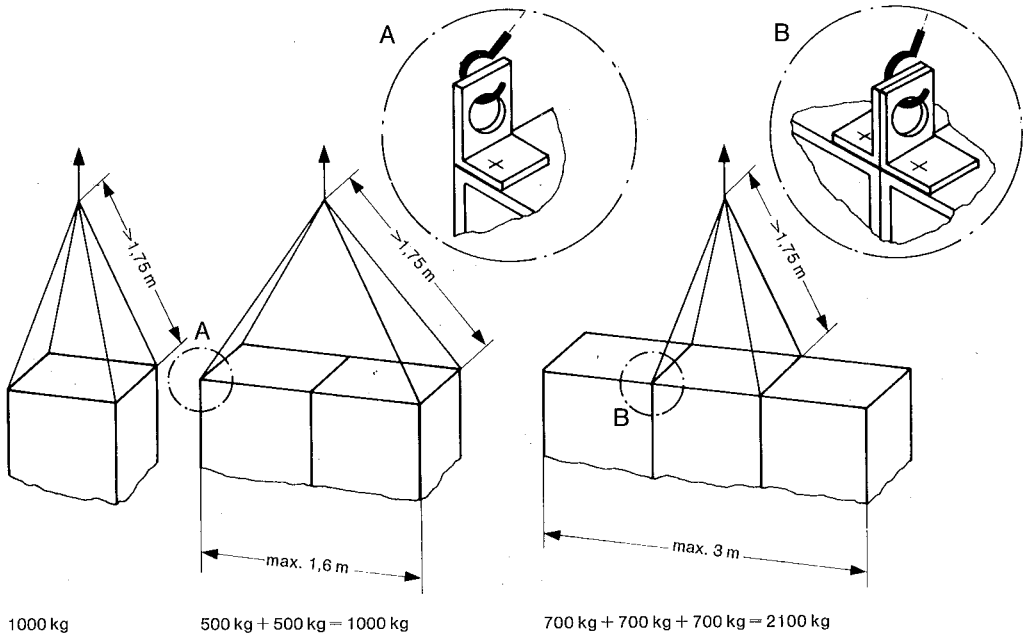

TOW-GG TOW-GU

11/89 AWA 32-521

For Klockner Moeller Sales and Support call KMparts.com (866) 595-9616