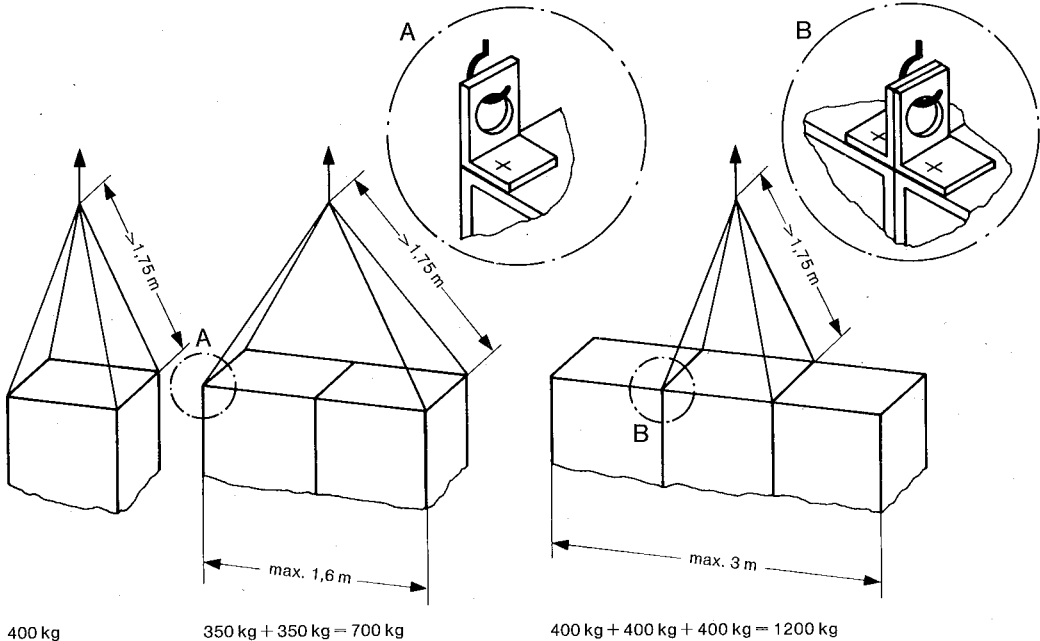

## TOW-GK

11/87 AWA 32-494

For Klockner Moeller Sales and Support call [KMparts.com](http://KMparts.com) (866) 595-9616