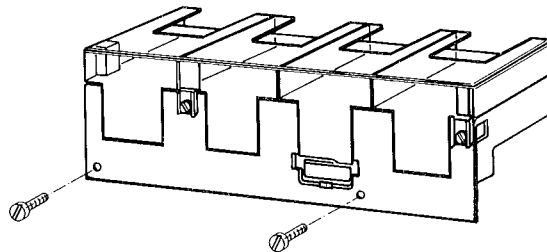

h-NZM 114-KL

For Immediate Delivery call KMParts.com at (866) 595-9616