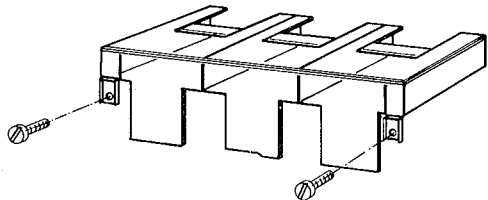

**h-NZM 11(4)**  
**h-NZM 11(4)-KL**

Klemenabdeckung  
Terminal shroud  
Cache-bornes

2/90 AWA 123-424

h-NZM 11

h-NZM 114

For Immediate Delivery call [KMParts.com](http://KMParts.com) at (866) 595-9616

FLS/Sch