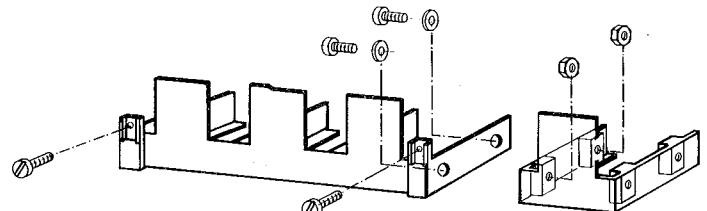

**h-NZM 11(4)**  
**h-NZM 11(4)-KL**

Klemenabdeckung  
Terminal shroud  
Cache-bornes

2/90 AWA 123-424

h-NZM 11

h-NZM 114

For Immediate Delivery call [KMParts.com](http://KMParts.com) at (866) 595-9616

FLS/Sch