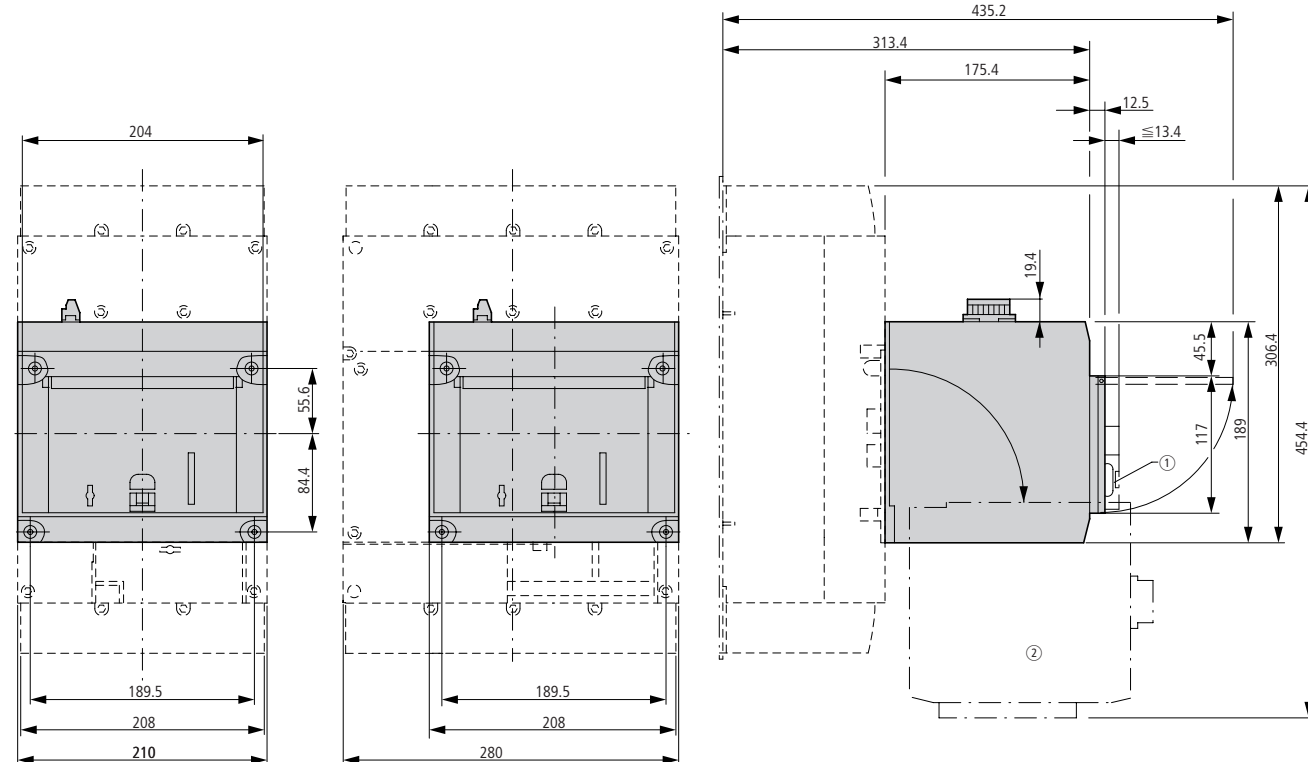

Mechanical interlock

NZM4-XMV + NZM4-XTVD(V)(R)-0

① Special tip

Remote operator

NZM4-XR...

① Up to 3 padlocks  
Remote operator folded