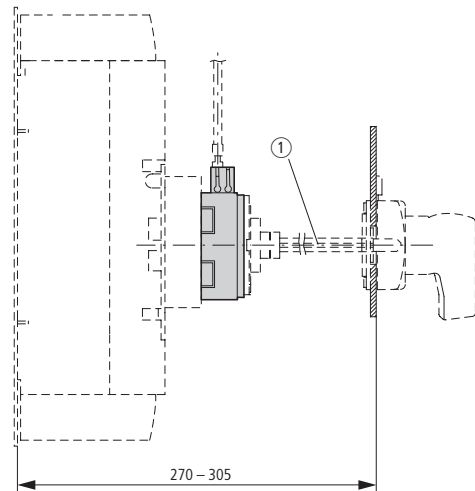

Mechanical interlock

NZM4-XMV + NZM4-XTVD(V)(R)-0

① Special tip

Remote operator

NZM4-XR...

① Up to 3 padlocks  
Remote operator folded