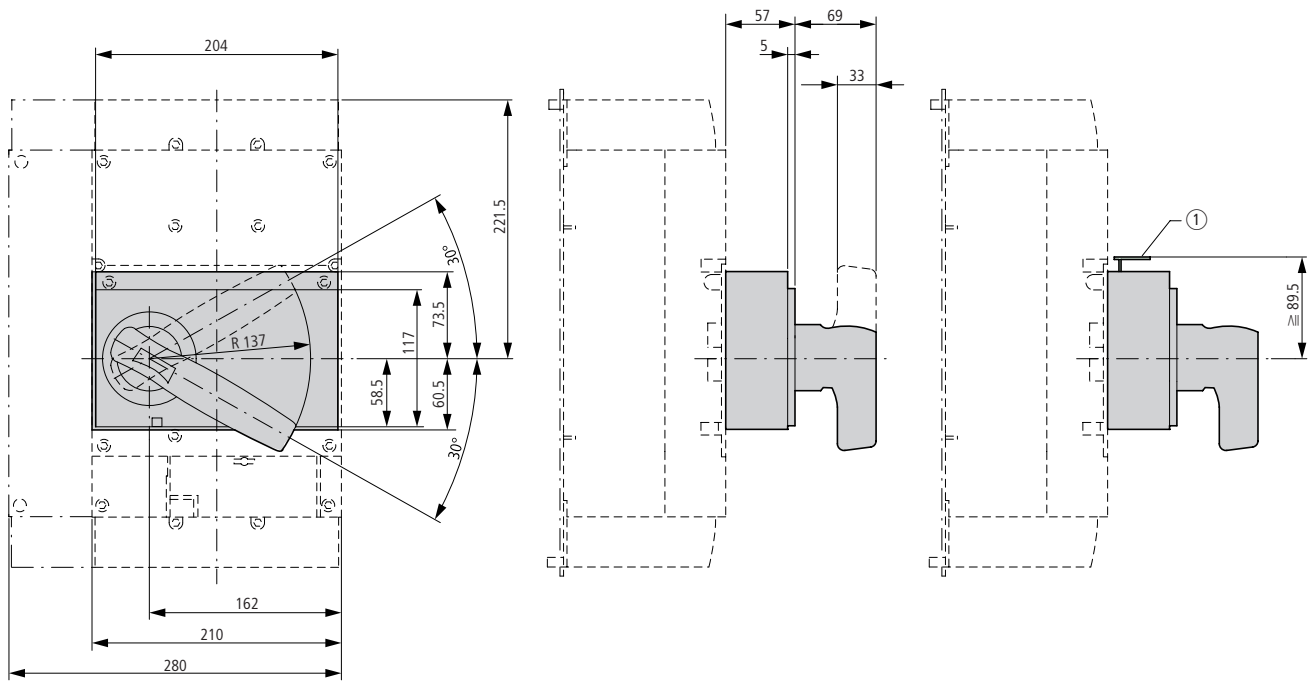

Rotary handle on circuit-breaker
NZM4-XDV(R)

① Up to 3 padlocks

Door coupling rotary handle
NZM4-XTVD(V)(R)...

① Up to 3 padlocks