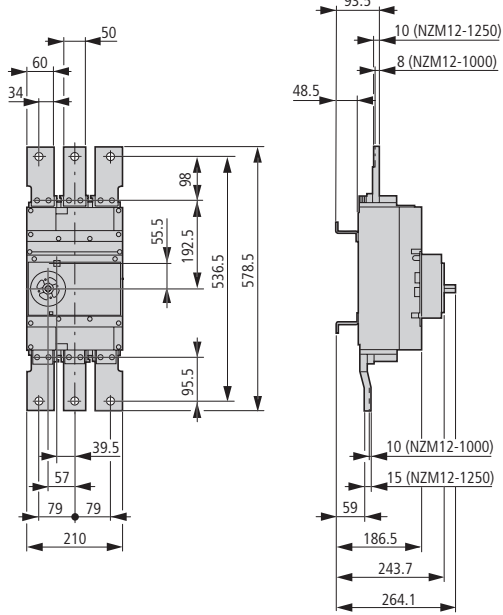

Frame size 4: NZM12 replacement

http://catalog.moeller.net

Moeller HPL0211-2007/2008

NZM12, NZM4-XAS...

Replacement of NZM12-1000(1250) with NZM4 with module plate, fixed mounted on mounting plate
NZM4-XAS12-1000(1250)

Replacement of NZM12-1600 with NZM4 with module plate, fixed mounted on mounting plate
NZM4-XAS12-1600

Circuit-breakers, switch-disconnectors