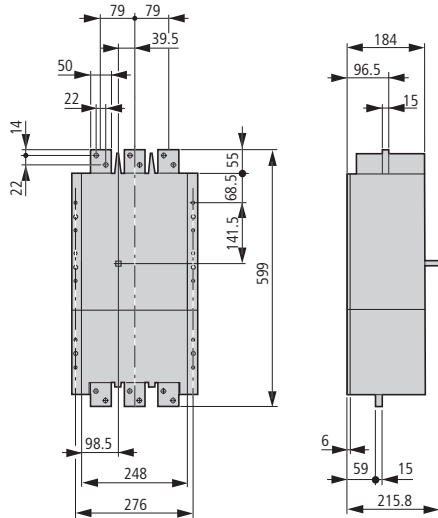

Frame size 4: NZM12 replacement

http://catalog.moeller.net

Moeller HPL0211-2007/2008

NZM12, NZM4-XAS...

Replacement of NZM12-1000(1250) with NZM4 with module plate, fixed mounted on mounting plate
NZM4-XAS12-1000(1250)

Replacement of NZM12-1600 with NZM4 with module plate, fixed mounted on mounting plate
NZM4-XAS12-1600

Circuit-breakers, switch-disconnectors