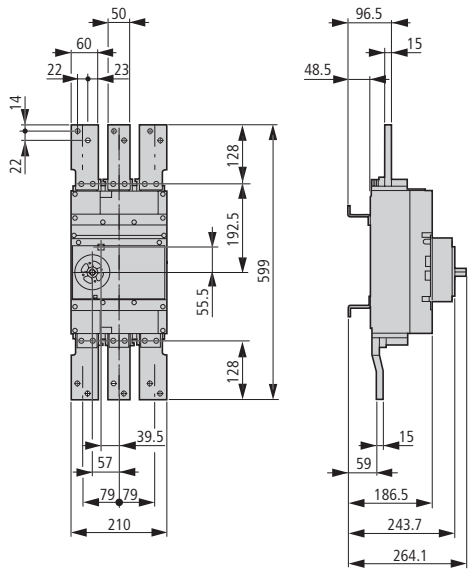

Frame size 4: NZM12 replacement

http://catalog.moeller.net

Moeller HPL0211-2007/2008

NZM12, NZM4-XAS...

Replacement of NZM12-1000(1250) with NZM4 with module plate, fixed mounted on mounting plate
NZM4-XAS12-1000(1250)

Replacement of NZM12-1600 with NZM4 with module plate, fixed mounted on mounting plate
NZM4-XAS12-1600

Circuit-breakers, switch-disconnectors