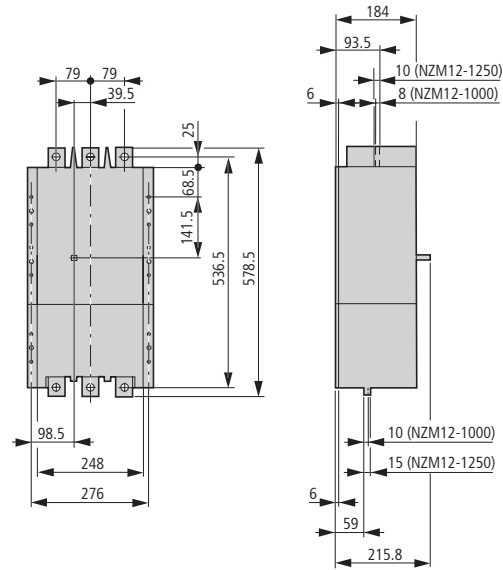

Frame size 4: NZM12 replacement

http://catalog.moeller.net

Moeller HPL0211-2007/2008

NZM12, NZM4-XAS...

Replacement of NZM12-1000(1250) with NZM4 with module plate, fixed mounted on mounting plate
NZM4-XAS12-1000(1250)

Replacement of NZM12-1600 with NZM4 with module plate, fixed mounted on mounting plate
NZM4-XAS12-1600

Circuit-breakers, switch-disconnectors