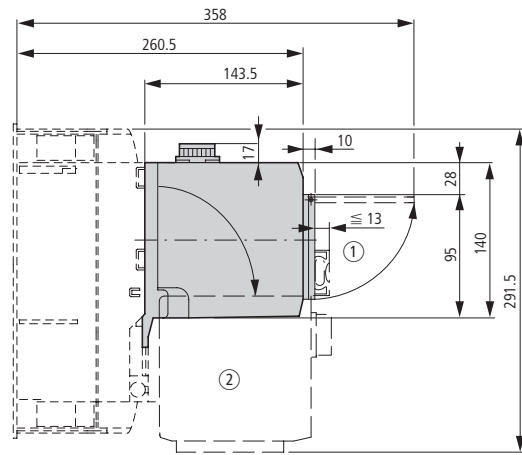

Remote operator
NZM3-XR...

Withdrawable unit

+NZM3(-4)-XAV

- ① 3-pole
- ② 4-pole

③ Up to 3 padlocks

- ④ withdrawn
- ⑤ test
- ⑥ connected