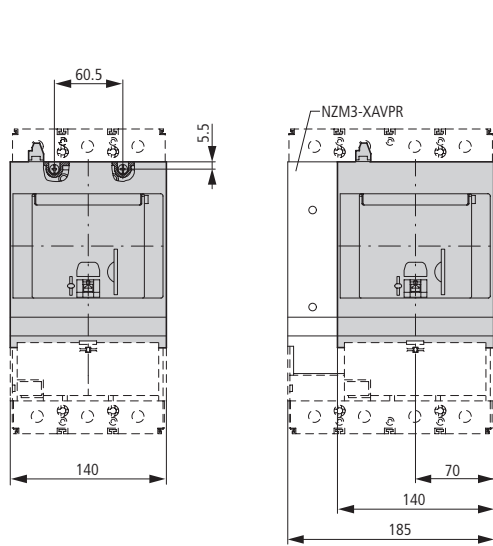

Remote operator
NZM3-XR...

Withdrawable unit

+NZM3(-4)-XAV

- ① 3-pole
- ② 4-pole

③ Up to 3 padlocks

- ④ withdrawn
- ⑤ test
- ⑥ connected