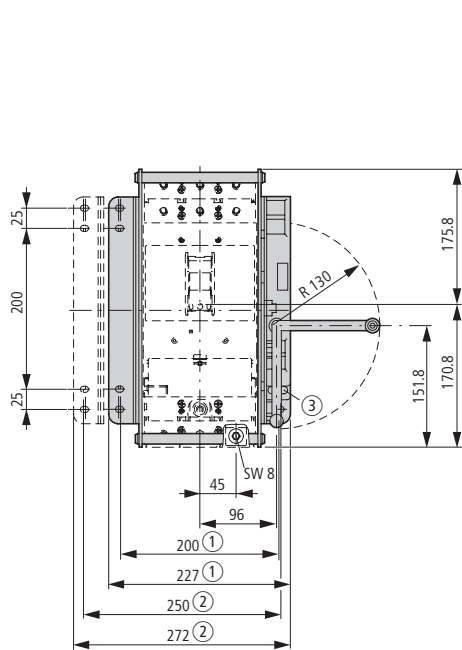

Remote operator
NZM3-XR...

Withdrawable unit

+NZM3(-4)-XAV

- ① 3-pole
- ② 4-pole

③ Up to 3 padlocks

- ④ withdrawn
- ⑤ test
- ⑥ connected