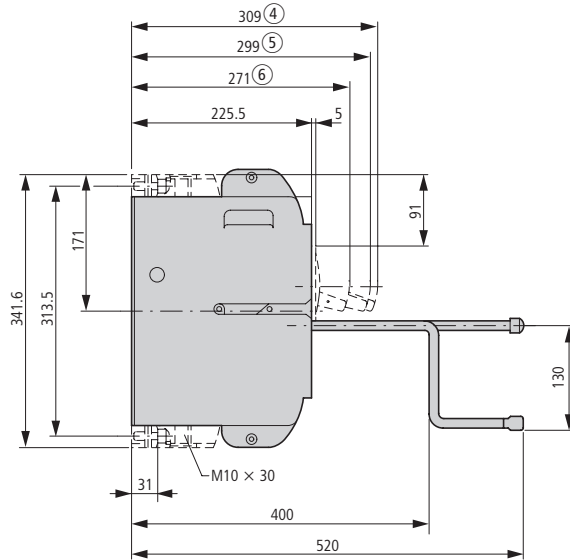

Remote operator
NZM3-XR...

Withdrawable unit

+NZM3(-4)-XAV

- ① 3-pole
- ② 4-pole

③ Up to 3 padlocks

- ④ withdrawn
- ⑤ test
- ⑥ connected