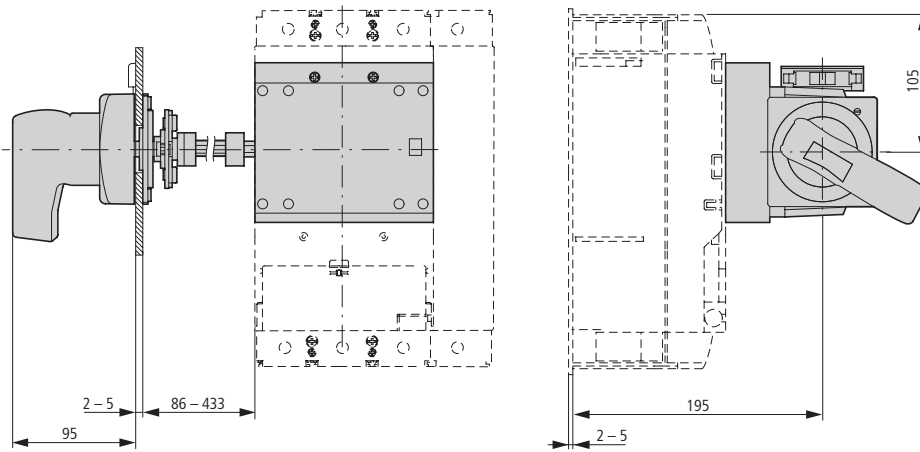

Main switch assembly kit for side panel mounting
NZM3-XS(R)-L

NZM3-XS(R)-R

Side-mounted handle
NZM3...