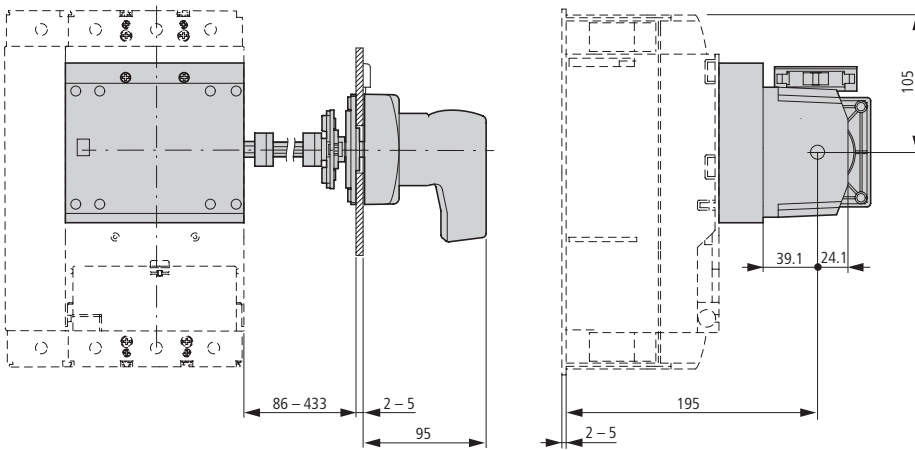

Main switch assembly kit for side panel mounting
NZM3-XS(R)-L

NZM3-XS(R)-R

Side-mounted handle
NZM3...