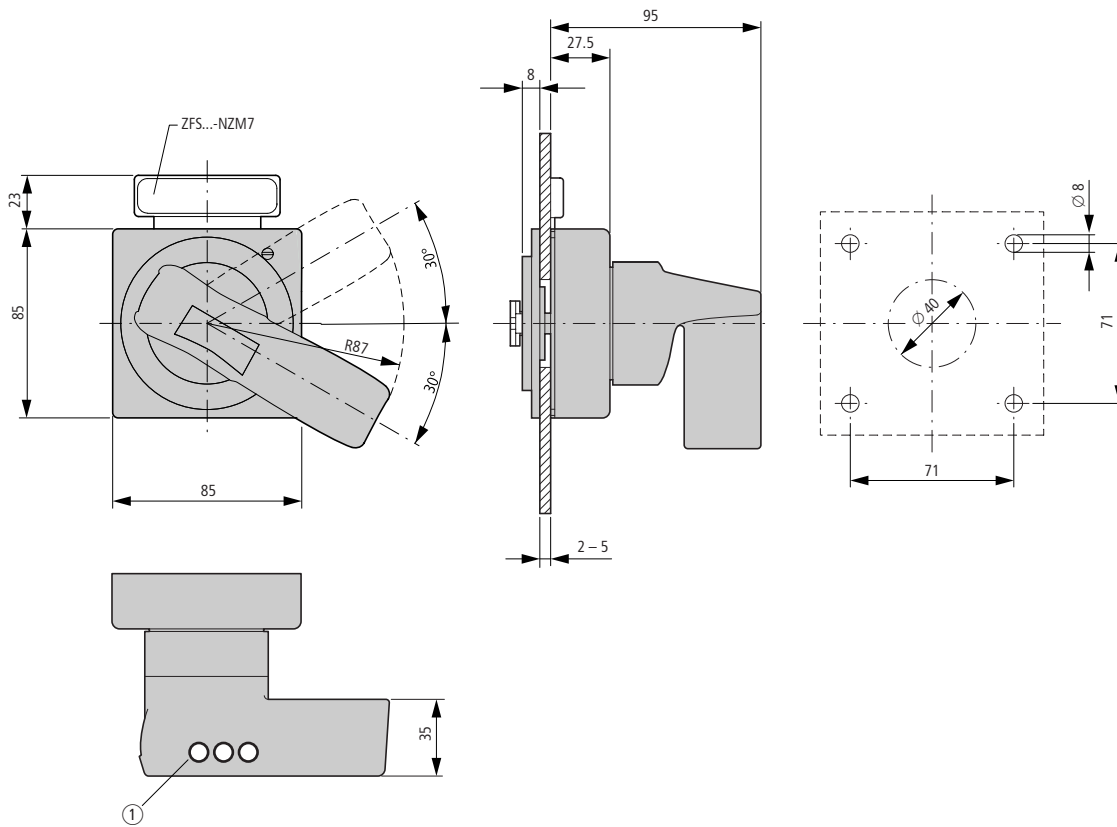

Rotary drive

Rotary handle on circuit-breaker

① Up to 3 padlocks

Door coupling rotary handle

NZM3-XTVD(V)(R)...

① Up to 3 padlocks