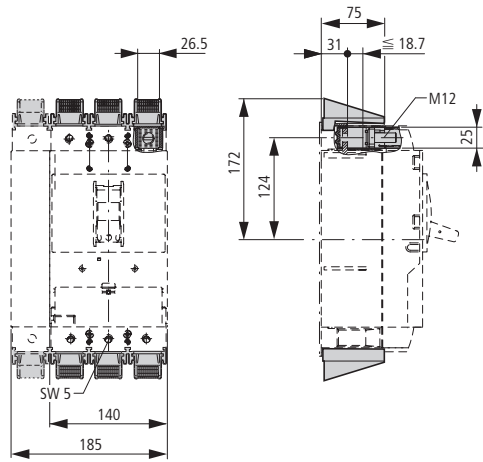

Box terminal

(+)NZM3(-4)-XKC(O)(U)

IP2X protection against contact with a finger

NZM3(-4)-XIPK

Tunnel terminal

NZM3(-4)-XKA1(2)

Covers

NZM3(-4)-XKSA

Cable lug

NZM3-XKS185

IP2X protection against contact with a finger

NZM3(-4)-XIPA

Control circuit terminal

NZM3/4-XSTS

NZM-XSTK

- ① 3 pole
- ② 4 pole