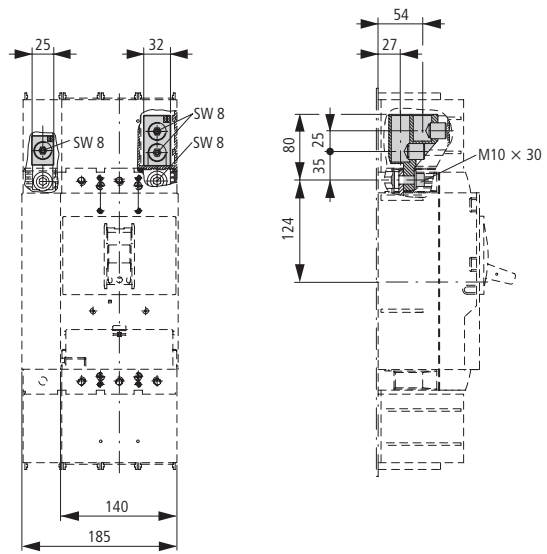

Box terminal

(+)NZM3(-4)-XKC(O)(U)

IP2X protection against contact with a finger

NZM3(-4)-XIPK

Tunnel terminal

NZM3(-4)-XKA1(2)

Covers

NZM3(-4)-XKSA

Cable lug

NZM3-XKS185

IP2X protection against contact with a finger

NZM3(-4)-XIPA

Control circuit terminal

NZM3/4-XSTS

NZM-XSTK

- ① 3 pole
- ② 4 pole