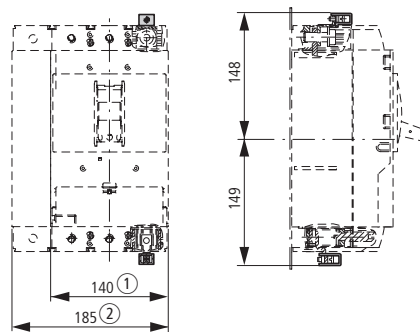

Box terminal

(+)NZM3(-4)-XKC(O)(U)

IP2X protection against contact with a finger

NZM3(-4)-XIPK

Tunnel terminal

NZM3(-4)-XKA1(2)

Covers

NZM3(-4)-XKSA

Cable lug

NZM3-XKS185

IP2X protection against contact with a finger

NZM3(-4)-XIPA

Control circuit terminal

NZM3/4-XSTS

NZM-XSTK

- ① 3 pole
- ② 4 pole