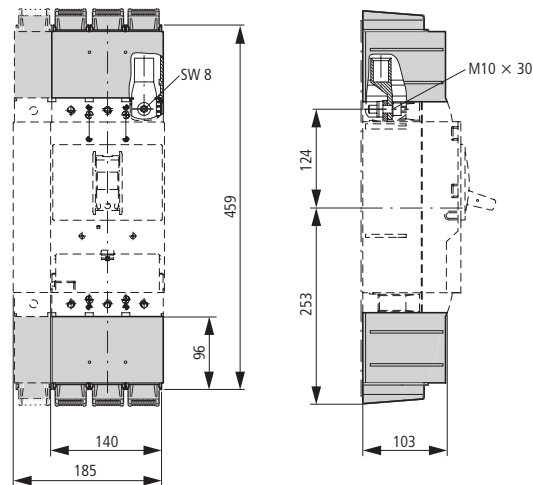

Box terminal

(+)NZM3(-4)-XKC(O)(U)

IP2X protection against contact with a finger

NZM3(-4)-XIPK

Tunnel terminal

NZM3(-4)-XKA1(2)

Covers

NZM3(-4)-XKSA

Cable lug

NZM3-XKS185

IP2X protection against contact with a finger

NZM3(-4)-XIPA

Control circuit terminal

NZM3/4-XSTS

NZM-XSTK

- ① 3 pole
- ② 4 pole