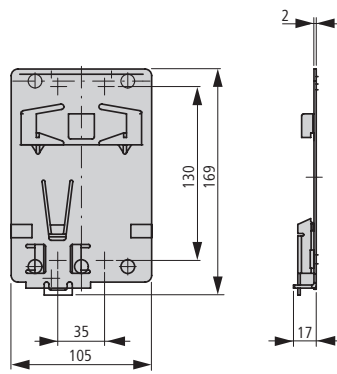

Spacers

NZM1/2-XAB

Clip plate

NZM2-XC75

Insulating surrounds

NZM2-XBR

Rotary handle on switch with door interlock

NZM2-XDTV(R)