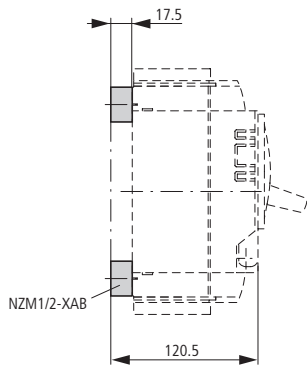

Spacers

NZM1/2-XAB

Clip plate

NZM2-XC75

Insulating surrounds

NZM2-XBR

Rotary handle on switch with door interlock

NZM2-XDTV(R)