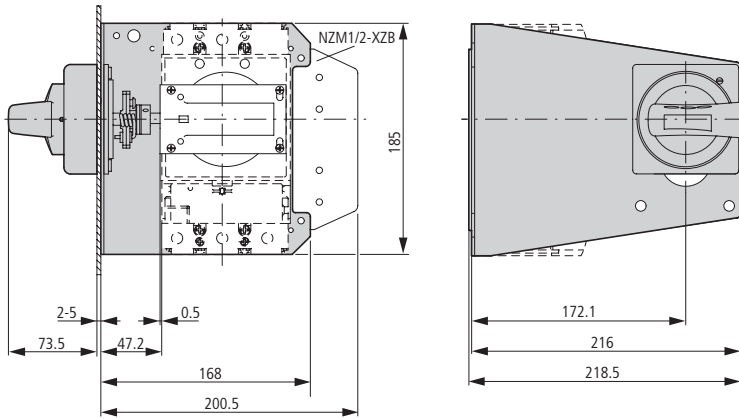

Main switch assembly kit for side panel mounting with mounting bracket

NZM2-XS(R)M-L

NZM2-XS(R)M-R

Rear drive

NZM2

- ① NZM2-XRAV(R)
- ② NZM2-4-XRAV(R)