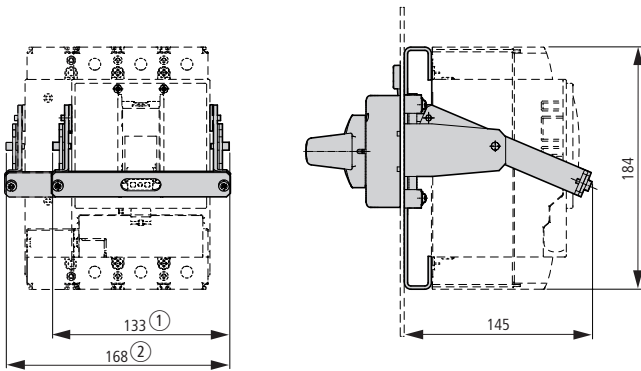

Main switch assembly kit for side panel mounting with mounting bracket

NZM2-XS(R)M-L

NZM2-XS(R)M-R

Rear drive

NZM2

- ① NZM2-XRAV(R)
- ② NZM2-4-XRAV(R)