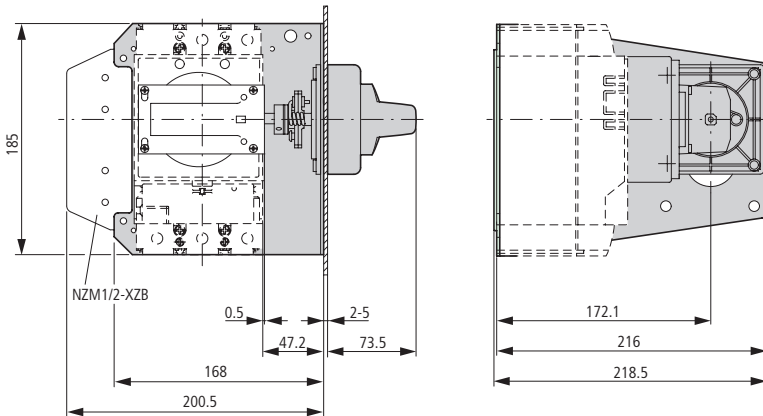

Main switch assembly kit for side panel mounting with mounting bracket

NZM2-XS(R)M-L

NZM2-XS(R)M-R

Rear drive

NZM2

- ① NZM2-XRAV(R)
- ② NZM2-4-XRAV(R)