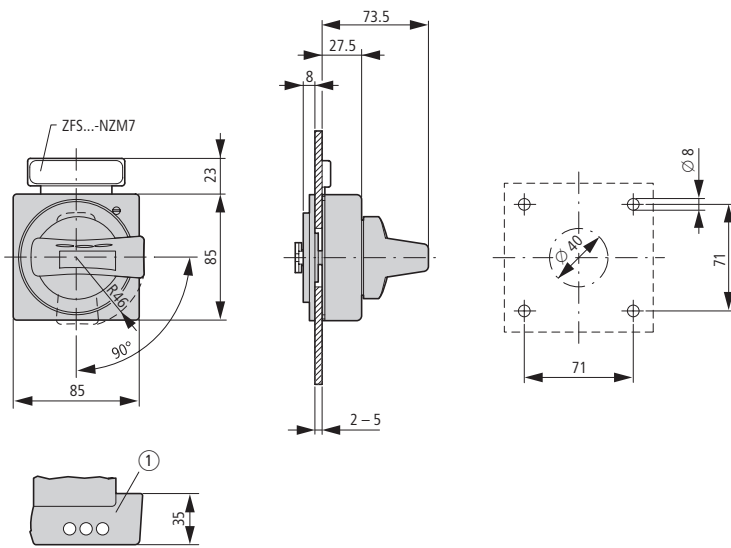

**Door coupling rotary handle**  
NZM2-XTVD(V)(R)...

**Door coupling rotary handle with extension shaft**

NZM2-XTVD(V)(R)(-NA)  
NZM1/2-XV4(6)