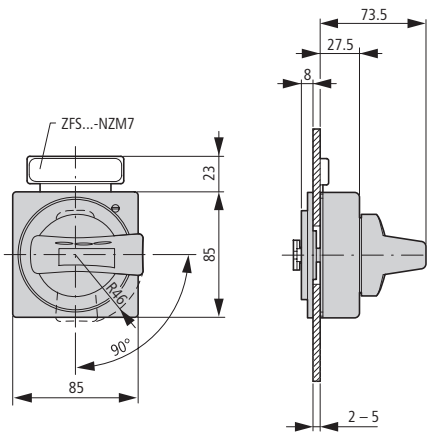

Rotary drive

Rotary handle on circuit-breaker

NZM1-XDV  
NZM1-XDVR

NZM1-XDTV

① Up to 3 padlocks

Door coupling rotary handle

NZM1-XTVD(V)(R)(-NA)

① Up to 3 padlocks